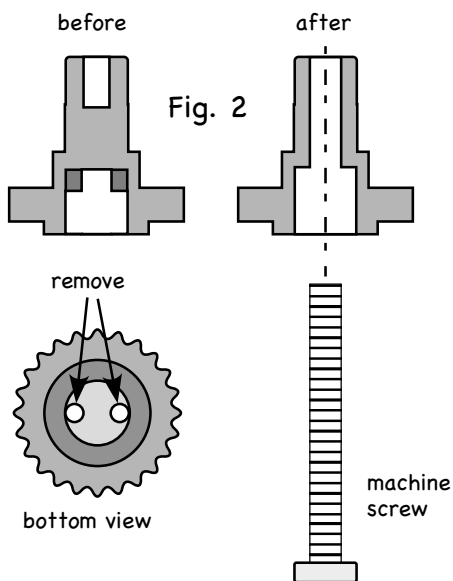

882-1 '07

SERVO-BEAK

Back of Shutter Servo

Figure 4A
lateral mounting

Top Views - Post shown in dotted lines beneath servo