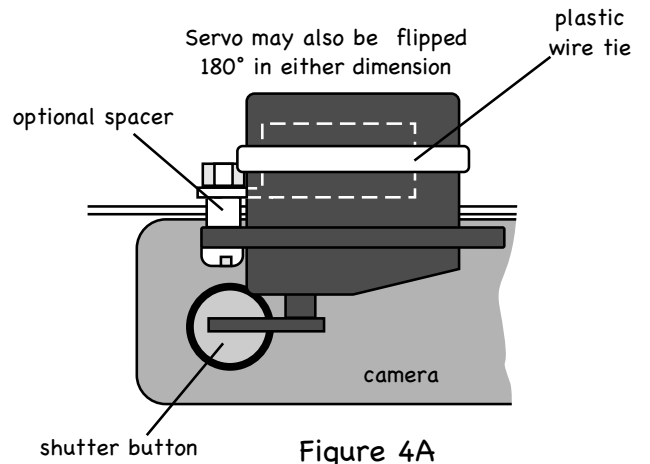

882-1 '07

SERVO-BEAK

Back of Shutter Servo

Figure 4A
lateral mounting

Top Views - Post shown in dotted lines beneath servo